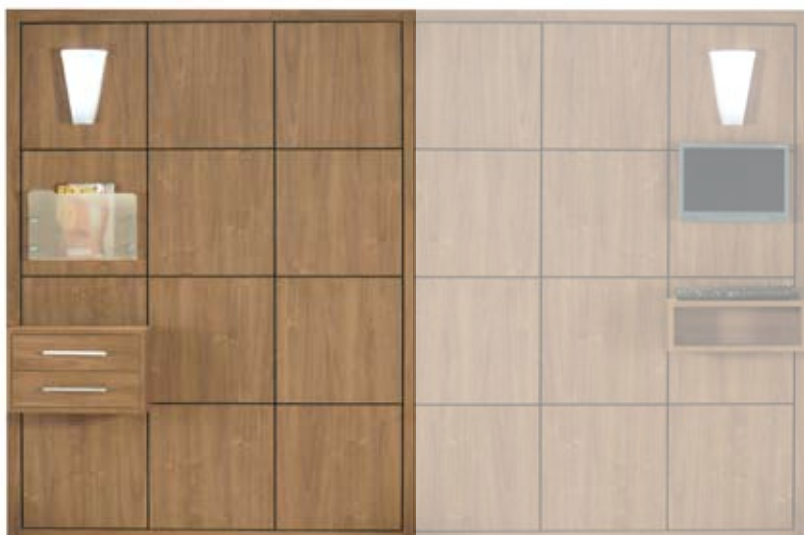

A wide range of **e-files**, **e-cabinets** and accessories attach to the e-frame.

Quadro consists of a framed welded metal structure called the **e-frame** that is attached to the wall.

The e-frame comes in two standard sizes, 58" x 77" and 77" x 77", as well as custom sizes. Two or more e-frames may be joined to create wider frames.

Standard Components

Clock Tile 1200-CLK

A clock with a white quadrant, black numerals and silver rim available with battery or AC operation.

Chart Holder Tile 1200-CHR

A textured opaque 3-form thermoplastic chart holder capable of holding standard chart folders.

Magnetic Tile 1200-MGT

A metallic whiteboard, includes a set of six magnetic pins.

Dry Erase Marker Tile 1200-DRM

White board with an anodized aluminum tray, includes a set of three markers and eraser.

Tack Board Tile 1200-TBD

Flat Screen TV and LCD Monitor Mount 1200-LCD

Please provide desired location of mount on our mounting diagram (upon request). Also

Keyboard Tray Tile 1200-KBD

Low open shelf 1200-CT-01

Available in standard laminates or custom material upon quotation
20"W x 7" H x 12" D