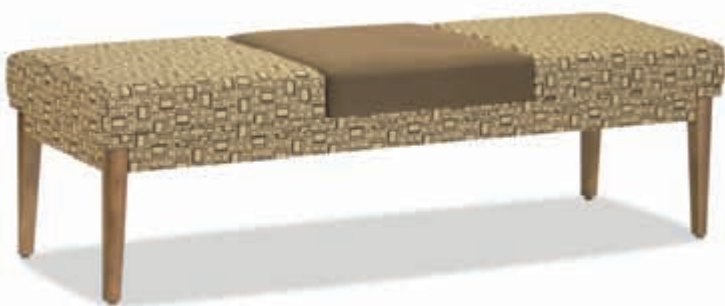

570-97 Stay Full House Sleeper Sofa

The Full House features a sleeping surface ample enough to sleep two overnight visitors.

IOA

The latest additions to the award winning Annina Series.

Providing design solutions for healthcare through product innovation

IOA

Open Arm Annina 2 seater

Open Arm Annina High Back

Open Arm Bariatric Annina

Annina Series Bench

Annina Series Bench

Annina Series Table

Providing design solutions for healthcare through product innovation