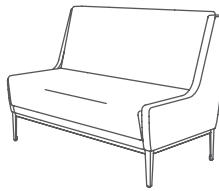

275-ABA
Bariatric Chair
33.5" w x 27" d x 35" h
seat height: 18"
seat depth: 18"
seat width: 30"
arm height: 25"

275-LBL
Bariatric Chair-LowArm
33.5" w x 27" d x 35" h
seat height: 18"
seat depth: 18"
seat width: 30"
arm height: N/A

275-ACCA
Love Seat
49"w x 27"d x 35"h
seat height: 18"
seat depth: 18"
seat width: 46"
arm height: 25"

top

front

275-LCCL
Love Seat-LowArm
49"w x 27"d x 35"h
seat height: 18"
seat depth: 18"
seat width: 46"
arm height: N/A

275-ACCCA
Sofa
72.5"w x 27"d x 35"h
seat height: 18"
seat depth: 18"
seat width: 69"
arm height: 24.75"

275-LCCCL
Sofa-LowArm
72.5"w x 27"d x 35"h
seat height: 18"
seat depth: 18"
seat width: 69"
arm height: N/A

275-LOOL
Bench
63"w x 27"d x 19"h
seat height: 19"
seat depth: 18"
seat width: 60"
arm height: 18"

top

front

276-ET
End Table
22"w x 22"d x 18"h

276-CT
Coffee Table
44"w x 22"d x 15"h