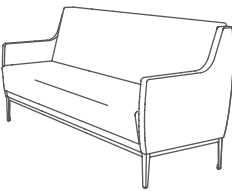

275-ABA
Bariatric Chair
33.5" w x 27" d x 35" h
seat height: 18"
seat depth: 18"
seat width: 30"
arm height: 25"

275-LBL
Bariatric Chair-LowArm
33.5" w x 27" d x 35" h
seat height: 18"
seat depth: 18"
seat width: 30"
arm height: N/A

275-ACCA
Love Seat
49"w x 27"d x 35"h
seat height: 18"
seat depth: 18"
seat width: 46"
arm height: 25"

top

front

275-LCCL
Love Seat-LowArm
49"w x 27"d x 35"h
seat height: 18"
seat depth: 18"
seat width: 46"
arm height: N/A

275-ACCCA
Sofa
72.5"w x 27"d x 35"h
seat height: 18"
seat depth: 18"
seat width: 69"
arm height: 24.75"

275-LCCCL
Sofa-LowArm
72.5"w x 27"d x 35"h
seat height: 18"
seat depth: 18"
seat width: 69"
arm height: N/A

275-LOOL
Bench
63"w x 27"d x 19"h
seat height: 19"
seat depth: 18"
seat width: 60"
arm height: 18"

top

front

276-ET
End Table
22"w x 22"d x 18"h

276-CT
Coffee Table
44"w x 22"d x 15"h