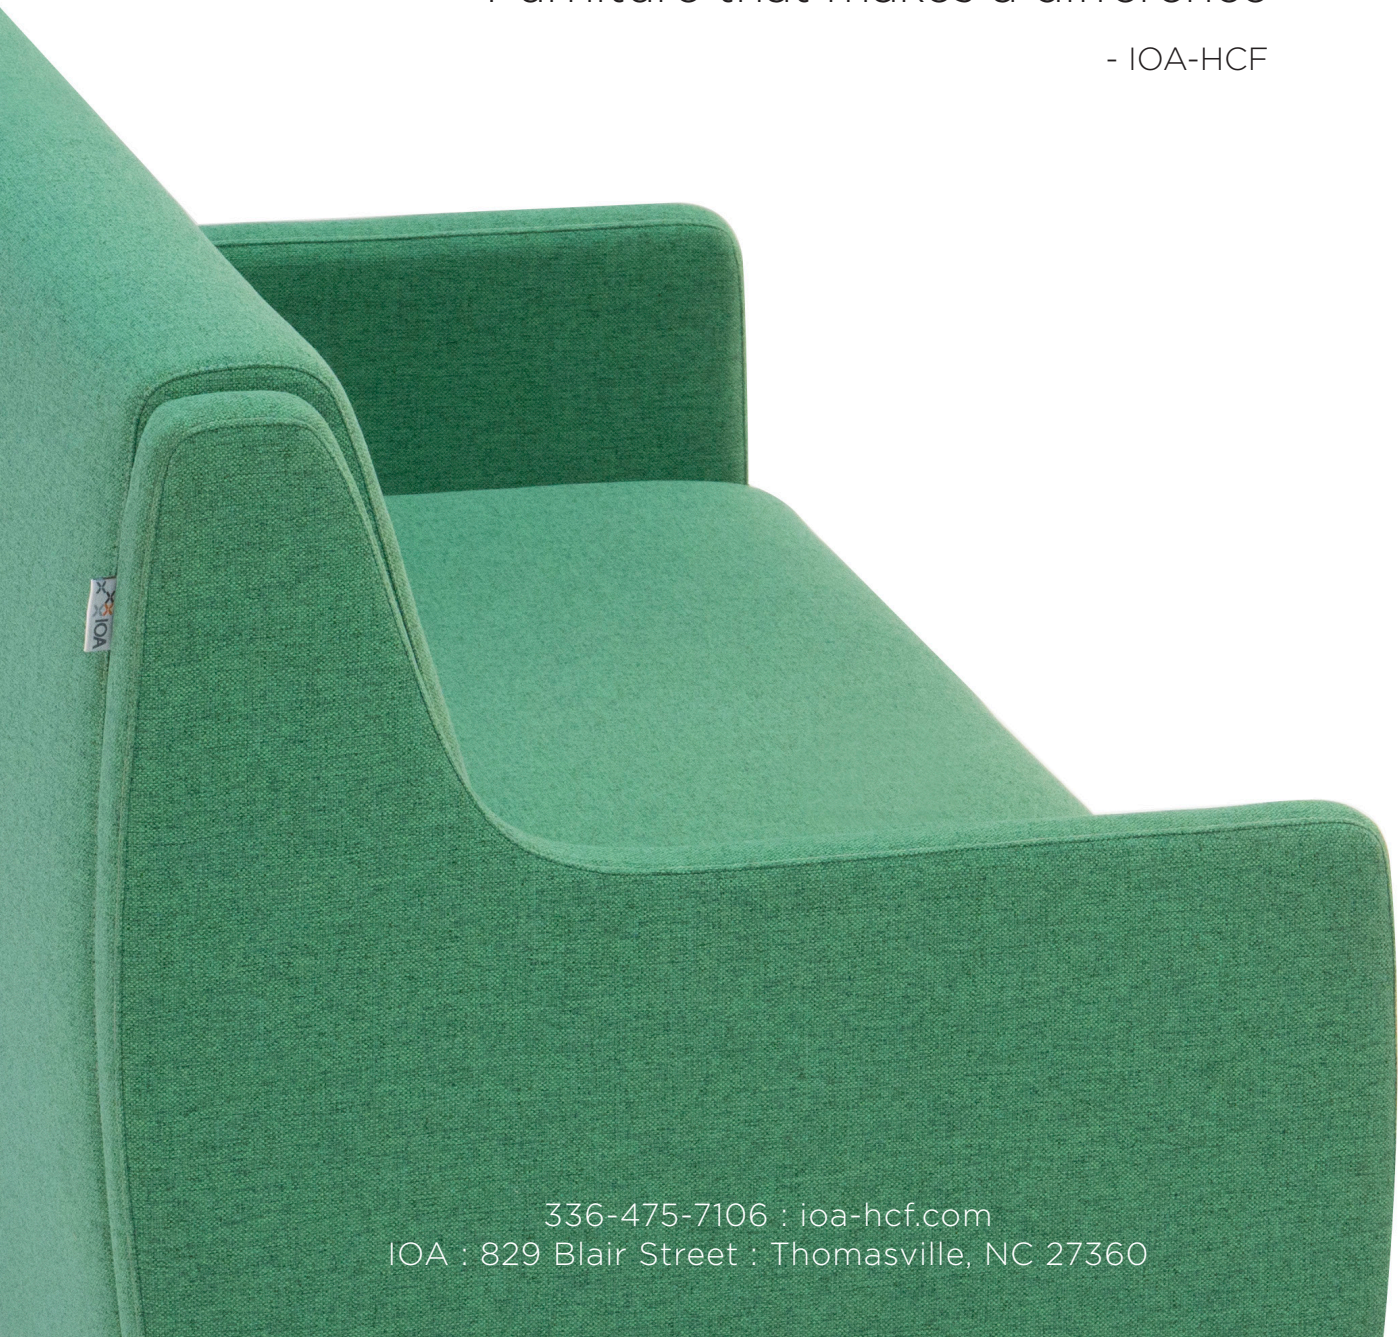

“ Furniture that makes a difference ”

- IOA-HCF

336-475-7106 : ioa-hcf.com
IOA : 829 Blair Street : Thomasville, NC 27360

Leo

Leo furniture series is the result of collaboration between IOA-HCF and internationally-renowned architecture firm, **Leo A Daly**, who understands that as global healthcare changes, so does patient expectations of healthcare environments.

Essentially, Leo's transitional aesthetics translate to a new classical appearance with a modern sensibility. Sleek lines, appropriate human-scaling, along with comfortable proportions undoubtedly sets Leo apart from traditional wait-seating furniture. Ultimately, Leo provides patients with the initial impression of a hospitality aesthetic and provides supportive elements which humanize the healthcare environment.