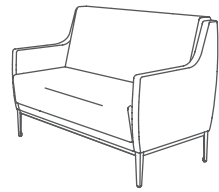

275-ACCA
Love Seat
49"w x 27"d x 35"h
seat height: 18"
seat depth: 18"
seat width: 46"
arm height: 25"