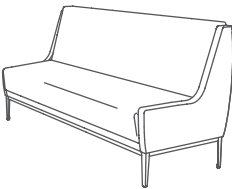

275-ABA
Bariatric Chair
33.5" w x 27" d x 35" h
seat height: 18"
seat depth: 18"
seat width: 30"
arm height: 25"

275-LBL
Bariatric Chair-LowArm
33.5" w x 27" d x 35" h
seat height: 18"
seat depth: 18"
seat width: 30"
arm height: N/A

275-ACCA
Love Seat
49"w x 27"d x 35"h
seat height: 18"
seat depth: 18"
seat width: 46"
arm height: 25"

top

front

275-LCCL
Love Seat-LowArm
49"w x 27"d x 35"h
seat height: 18"
seat depth: 18"
seat width: 46"
arm height: N/A

275-ACCCA
Sofa
72.5"w x 27"d x 35"h
seat height: 18"
seat depth: 18"
seat width: 69"
arm height: 24.75"

275-LCCCL
Sofa-LowArm
72.5"w x 27"d x 35"h
seat height: 18"
seat depth: 18"
seat width: 69"
arm height: N/A

275-LOOL
Bench
63"w x 27"d x 19"h
seat height: 19"
seat depth: 18"
seat width: 60"
arm height: 18"

top

front

276-ET
End Table
22"w x 22"d x 18"h

276-CT
Coffee Table
44"w x 22"d x 15"h