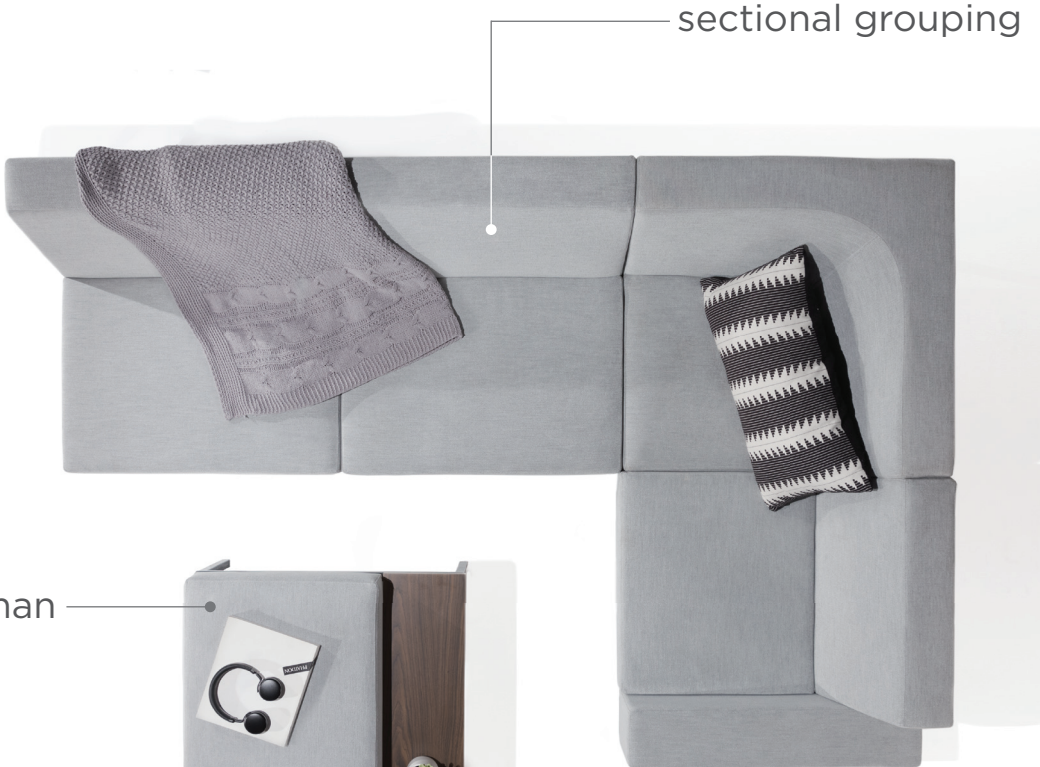

30 Square collection

Modular pieces that suit your needs.

- A. Curved back for a more comfortable waiting experience
- B. Divider panel provides privacy
- C. Tables outfitted with power/USB outlets
- D. Field replaceable upholstery components

Waiting redefined.

Privacy.

Leisure.

Comingle.

Personal.

30-C

30-O-C

30-30-C